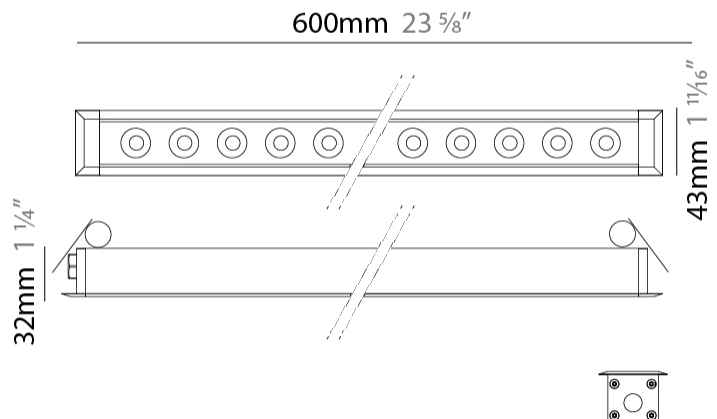

GENERAL

Series: Mini Corniche
Brand: Platek
Division: Exterior
Mounting Type: Recessed
Mounting Location: Ceiling
Subcategory: Downlight

PHYSICAL

Shape: Rectangle
Length (mm): 620
Length (in): 24 ³/₈
Width (mm): 43
Width (in): 1 ⁵/₈
Height (mm): 32
Height (in): 1 ¹/₄
Ceiling Thickness (mm): 2 - 13
Ceiling Thickness (in): 1/16 - 1/2
Light Distribution: Downlight
Weight (kg): 1.3
Weight (lbs): 2.8
Diffuser: Clear tempered glass
Gasket: Gore-Tex valve to prevent condensation
Fixture Finish: BLK / WHI / GRY / COR / ANT / BRZ
Fixture Material: Extruded Aluminum
Cut-out Measurements: 36mm / 1 7/16" x 610mm / 24"

ELECTRICAL

Lamp Type: LED
Total Output Wattage (W): 23
Dimming: Bluetooth technology or DMX
Control Gear: DMX
Driver Included: No
Driver Location: Remote
Driver Type: Constant Current - Universal
Driver Class: Class 2
Input Voltage (V): 120 - 277
Constant Current (MA): 500

LED

Color Temperature (°K): RGBW
CRI: >80 CRI
Lamp Life (hrs): 60000
Special LEDs offerings: RGBW

OPTICAL

Optic°: 26 / 40 / ELL

RATINGS AND CERTIFICATIONS

Certified By: Certified for North American Standards
IP rating: IP65
IK Rating: IK07
Bug Rating: B1 U0 G0
Upon Request: Higher Maximum Ambient Temperature