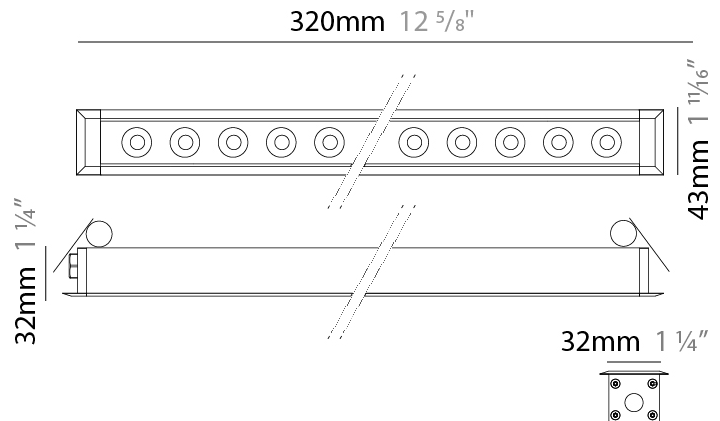

GENERAL

Series: Mini Corniche
Brand: Platek
Division: Exterior
Mounting Type: Recessed
Mounting Location: Ceiling
Subcategory: Downlight

PHYSICAL

Shape: Rectangle
Length (mm): 320
Length (in): 12 5/8
Width (mm): 43
Width (in): 1 7/16
Height (mm): 32
Height (in): 1 1/4
Ceiling Thickness (mm): 2 - 13
Ceiling Thickness (in): 1/16 - 1/2
Light Distribution: Downlight
Weight (kg): 0.8
Weight (lbs): 1.76
Diffuser: Clear tempered glass
Gasket: Gore-Tex valve to prevent condensation
Fixture Finish: [BLK](#) / [WHI](#) / [GRY](#) / [COR](#) / [ANT](#) / [BRZ](#)
Fixture Material: Extruded Aluminum
Cut-out Measurements: 36mm / 1 7/16" x 310mm / 12 3/16"

ELECTRICAL

Lamp Type: LED
Total Output Wattage (W): 11.5
Dimming: Bluetooth technology or DMX
Control Gear: DMX
Driver Included: No
Driver Location: Remote
Driver Type: Constant Current - Universal
Driver Class: Class 2
Input Voltage (V): 120 - 277
Constant Current (MA): 500

LED

Number of LEDs: 8
Color Temperature (°K): RGBW
CRI: >80 CRI
Lamp Life (hrs): 60000
Special LEDs offerings: RGBW

OPTICAL

Optic°: [26](#) / [40](#) / [ELL](#)

RATINGS AND CERTIFICATIONS

Certified By: Certified for North American Standards
IP rating: IP65
IK Rating: IK07
Bug Rating: B1 U0 G0
Upon Request: Higher Maximum Ambient Temperature